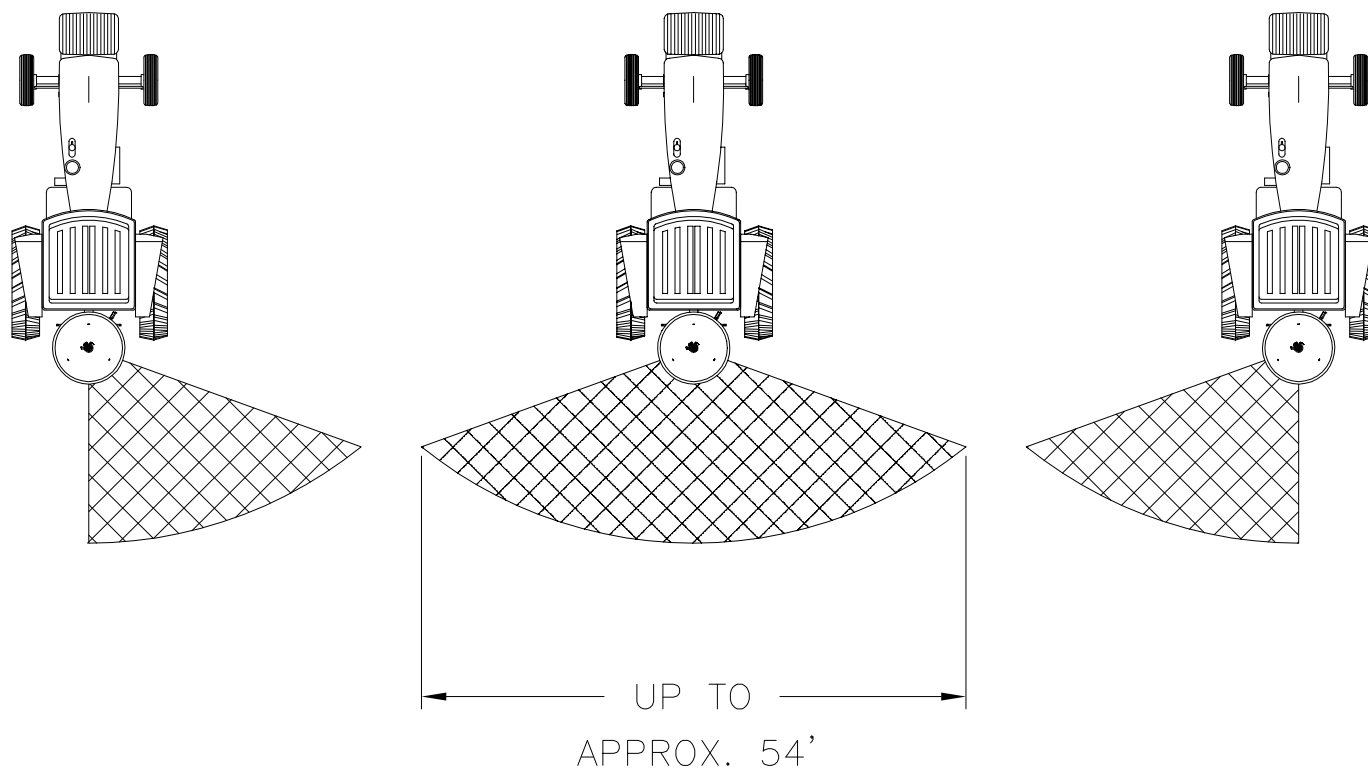

FSP500, FSP700 & FSP1000 Broadcast Spreaders

Description	Specifications & Capacities		
Model Numbers	FSP500	FSP700	FSP1000
Capacity (Maximum Cu.ft. & pounds)	5.83 cu. ft. (350 lbs.)	9.18 cu. ft. (563 lbs.)	12.18 cu. ft. (673 lbs.)
Overall Dimensions	37" x 40"	44" x 46"	46.8" x 46"
Loading Height	36"	41"	44.5"
Weight	119	128	139
3-Point Attachment	Category 1	Category 1	Category 1
Net Spreadable Width	Granular	39' - 46'	39' - 46'
	Crystalline	20' - 23'	20' - 23'
PTO Attachment Type	1 3/8"	1 3/8"	1 3/8"
Transmission Ratio	1:1	1:1	1:1
Min. Tractor HP	15 HP	18 HP	20 HP
Range of Spreading Possibility (lbs/acre)	44 - 890	44 - 890	44 - 890

Specification Drawing
Figure 6-1

13613