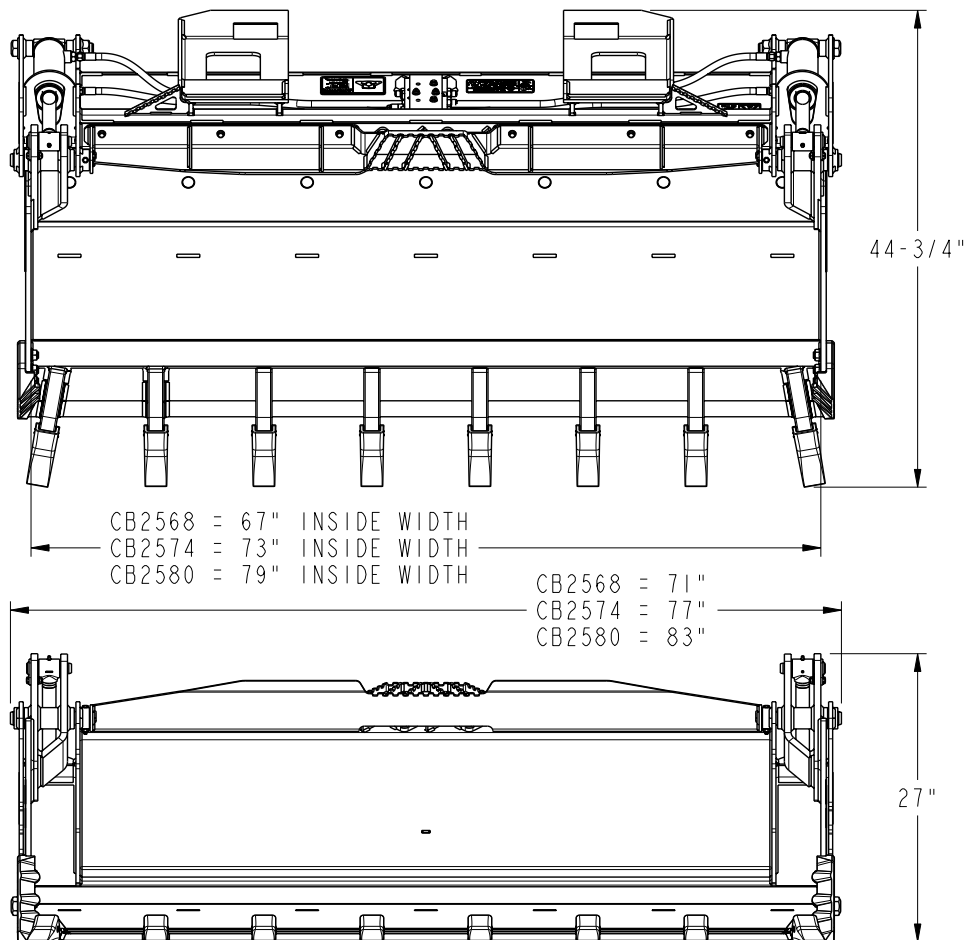

CB25 Series

Specifications & Capacities							
Model Numbers	CB2568		CB2574		CB2580		
Hitch type	Universal Quick Attach Hitch						
Weights	Without teeth	996 lbs	1056 lbs		1147 lbs		
	With teeth	943 lbs	1001 lbs		1090 lbs		
Optional weights	Spill guard	24 lbs	27 lbs		29 lbs		
	Counterbalance valve	13 lbs	13 lbs		13 lbs		
Overall width	71"		77"		83"		
Clamshell opening	33"		33"		33"		
Bucket capacity (ft ³) with & without spill guard	With	Without	With	Without	With	Without	
	Struck full	10.09	14.65	10.99	15.86	11.89	
	Heaped full	15.20	20.14	16.61	21.83	18.01	
Hydraulic cylinder pins	1" dia. greasable rod pivot pins						
Jaw pivot pins	1 1/4" dia. greasable pivot pins						
Hydraulic cylinder	2.5" x 8" x 1 1/4" Rod						
Maximum hydraulic pressure	3500 psi						

39606