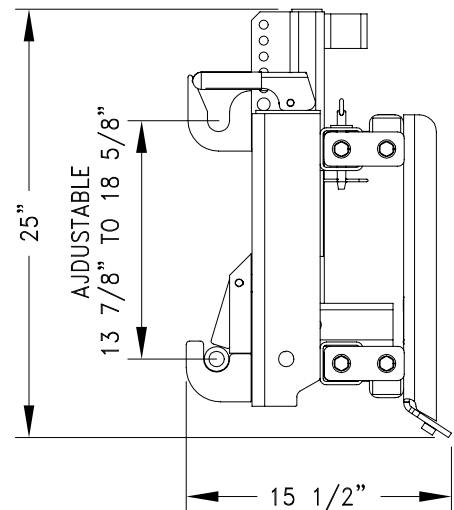

SH35 Series Skid Steer Quick Hitch

Specifications & Capacities	
Fits Cat. 1 or 2 implements	Easily fits all Land Pride Cat. 1 or 2 non-PTO 3-point implements.
Automatic lock on lower 3-point arms	Don't have to get off of skid steer loader when hooking up to a 3-point implement.
Adjustable top hook	Helps match up to implement.
Class II receiver and storage for ball hitch	A class II ball hitch can be inserted into the hitch for towing, also can be used for storing a ball hitch.
Universal skid steer plate	Fits most skid steer loaders.