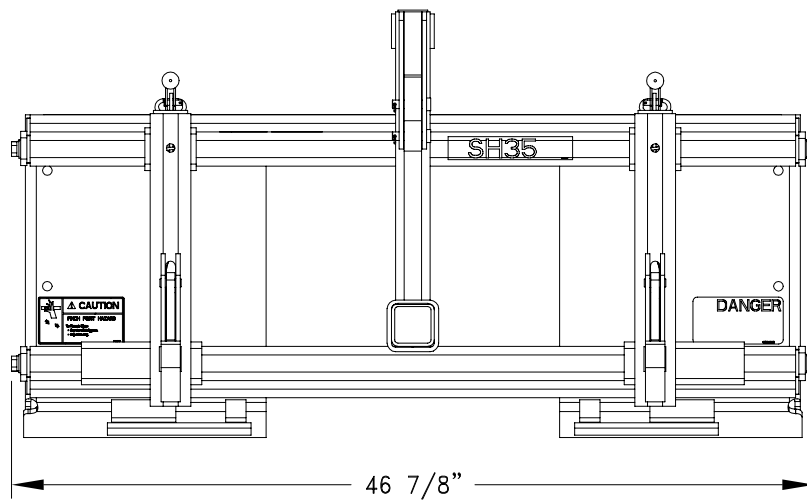

SH35 Series Skid Steer Quick Hitch

Specifications & Capacities	
Fits Cat. 1 or 2 implements	Easily fits all Land Pride Cat. 1 or 2 non-PTO 3-point implements.
Automatic lock on lower 3-point arms	Don't have to get off of skid steer loader when hooking up to a 3-point implement.
Adjustable top hook	Helps match up to implement.
Class II receiver and storage for ball hitch	A class II ball hitch can be inserted into the hitch for towing, also can be used for storing a ball hitch.
Universal skid steer plate	Fits most skid steer loaders.