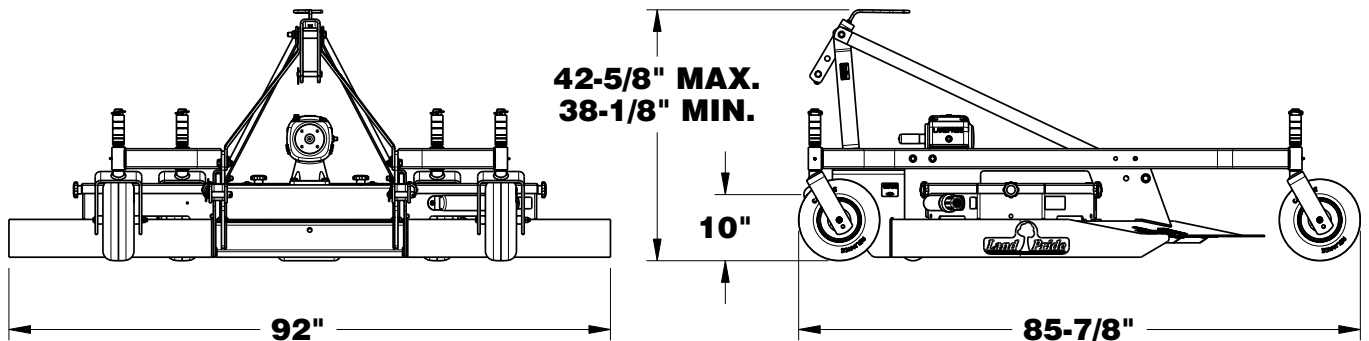

FDR3690 Rear Discharge Mower

	Specifications & Capacities
Model Numbers	FDR3690
Tractor HP.Rating	30-60 HP.
Cutting Width	90"
Overall Width	92"
Overall Height	38 1/8"
Overall Length	85 7/8"
Weight Without Front Roller	930 lbs.
Front Roller	Optional, Weight = 6 lbs.
Cutting Height	1" to 6 1/2" in 1/4" increments with plated spacers
Deck Material Thickness	3/16"
Blade Tip Speed	16,500 FPM
Blades Construction - 6 each	Free swinging, 1/4" x 2 1/2" x 14" Hardened, Medium Lift (2 per blade spindle)
Blade Overlap	2"
Blade Spindles	1 3/8" Stress-Proof Shaft
Deck Spindle Housings	Cast Iron Greasable Hubs
Belt	Double V Powerband Belt
Belt Take-Up	Spring Loaded Idler
Gearbox	540 RPM Cast Iron Housing Gearbox With Beveled Gears, 1:2.75 Ratio
Gearbox Oil Capacity & Type	3.5 Pints of 80-90W EP Gear Lube
Discharge	Rear
Hitch	Category I
Quick Hitch Compatible	Fits Land Pride Quick Hitch
Lower Hitch	Floating Clevis with Plated Pins
Top Link	Floating Clevis
Castered Gauge Wheels	5" x 13" Semi-Solid Tire with Bearings
Caster Wheel Spindle	1 1/4" Diameter with Greasable Bushing
Driveline	Heavy-Duty Cat. 4 W/Quick Coupler