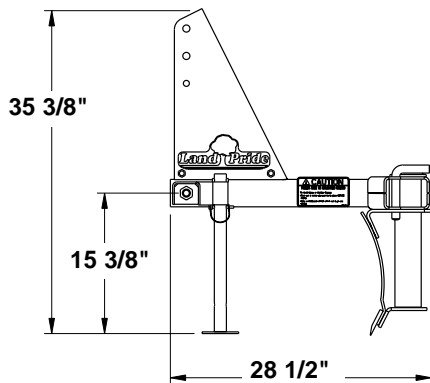

Blades Rear

RB05 & RB15 Series

List	Specifications & Capacities				
Model Numbers	RB0548	RB0560	RB1560	RB1572	RB1584
Blade Width	48"	60"	60"	72"	84"
Approximate Weight (lbs.)	128	143	248	269	289
Horsepower Rating	17-25		17-40		
Hitch Type	Cat. 0 with Cat. I pins		Cat. 1 (Fits Land Pride Quick-Hitch)		
Blade Angle	5 Forward up to 30° 5 Reverse up to 30° Clockwise & Counterclockwise		7 Forward up to 45° 5 Reverse up to 30° Clockwise & Counterclockwise		
Blade Offset	10" left or right		12" left or right		
Moldboard Height	13 1/2"		14"		
Moldboard Thickness	1/4"		1/4"		
Cutting Edge	3/8" x 3" Heat treated Bolt-On Flat blade (Single bevel)		1/2" x 6" Heat treated Replaceable & Reversible (Double bevel)		
Parking Stand	Retractable		Retractable		
Accessories	Landscape Rake Adaptable		Skid Shoes & Landscape Rake Adaptable		

RB05 Series

26805

RB15 Series

27514

Designs, specifications, features and information are subject to change without notice.