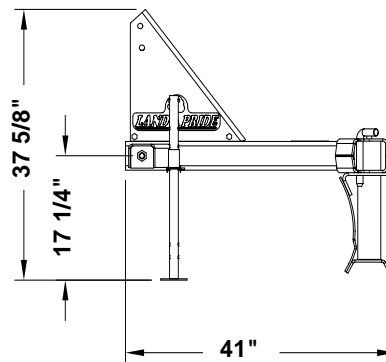

Blades Rear

RB05 & RB15 Series

List	Specifications & Capacities				
Model Numbers	RB0548	RB0560	RB1560	RB1572	RB1584
Blade Width	48"	60"	60"	72"	84"
Approximate Weight (lbs.)	128	143	248	269	289
Horsepower Rating	17-25		17-40		
Hitch Type	Cat. 0 with Cat. I pins		Cat. 1 (Fits Land Pride Quick-Hitch)		
Blade Angle	5 Forward up to 30° 5 Reverse up to 30° Clockwise & Counterclockwise		7 Forward up to 45° 5 Reverse up to 30° Clockwise & Counterclockwise		
Blade Offset	10" left or right		12" left or right		
Moldboard Height	13 1/2"		14"		
Moldboard Thickness	1/4"		1/4"		
Cutting Edge	3/8" x 3" Heat treated Bolt-On Flat blade (Single bevel)		1/2" x 6" Heat treated Replaceable & Reversible (Double bevel)		
Parking Stand	Retractable		Retractable		
Accessories	Landscape Rake Adaptable		Skid Shoes & Landscape Rake Adaptable		

RB05 Series

26805

RB15 Series

27514

Designs, specifications, features and information are subject to change without notice.