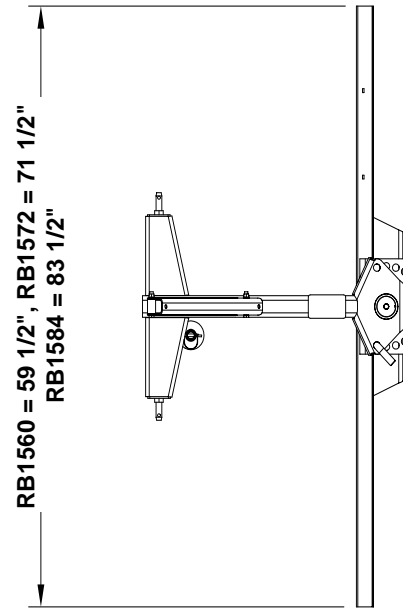

Blades Rear

RB05 & RB15 Series

List	Specifications & Capacities				
Model Numbers	RB0548	RB0560	RB1560	RB1572	RB1584
Blade Width	48"	60"	60"	72"	84"
Approximate Weight (lbs.)	128	143	248	269	289
Horsepower Rating	17-25		17-40		
Hitch Type	Cat. 0 with Cat. I pins		Cat. 1 (Fits Land Pride Quick-Hitch)		
Blade Angle	5 Forward up to 30° 5 Reverse up to 30° Clockwise & Counterclockwise		7 Forward up to 45° 5 Reverse up to 30° Clockwise & Counterclockwise		
Blade Offset	10" left or right		12" left or right		
Moldboard Height	13 1/2"		14"		
Moldboard Thickness	1/4"		1/4"		
Cutting Edge	3/8" x 3" Heat treated Bolt-On Flat blade (Single bevel)		1/2" x 6" Heat treated Replaceable & Reversible (Double bevel)		
Parking Stand	Retractable		Retractable		
Accessories	Landscape Rake Adaptable		Skid Shoes & Landscape Rake Adaptable		

RB05 Series

26805

RB15 Series

27514

Designs, specifications, features and information are subject to change without notice.