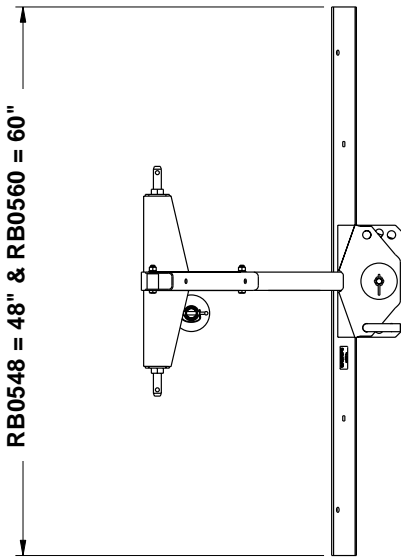

Blades Rear

RB05 & RB15 Series

List	Specifications & Capacities				
Model Numbers	RB0548	RB0560	RB1560	RB1572	RB1584
Blade Width	48"	60"	60"	72"	84"
Approximate Weight (lbs.)	128	143	248	269	289
Horsepower Rating	17-25		17-40		
Hitch Type	Cat. 0 with Cat. I pins		Cat. 1 (Fits Land Pride Quick-Hitch)		
Blade Angle	5 Forward up to 30° 5 Reverse up to 30° Clockwise & Counterclockwise		7 Forward up to 45° 5 Reverse up to 30° Clockwise & Counterclockwise		
Blade Offset	10" left or right		12" left or right		
Moldboard Height	13 1/2"		14"		
Moldboard Thickness	1/4"		1/4"		
Cutting Edge	3/8" x 3" Heat treated Bolt-On Flat blade (Single bevel)		1/2" x 6" Heat treated Replaceable & Reversible (Double bevel)		
Parking Stand	Retractable		Retractable		
Accessories	Landscape Rake Adaptable		Skid Shoes & Landscape Rake Adaptable		

RB05 Series

26805

RB15 Series

27514

Designs, specifications, features and information are subject to change without notice.